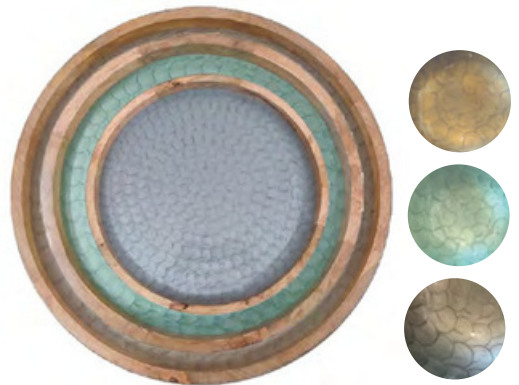

Mango tray - set of 3
Mix of Brown, Green and Charcaol
Min. qty: 2 sets - 17843