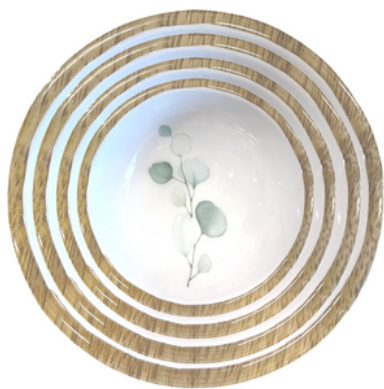

MANGO BOWLS

Bowls set of 4, Eucalyptus
18534