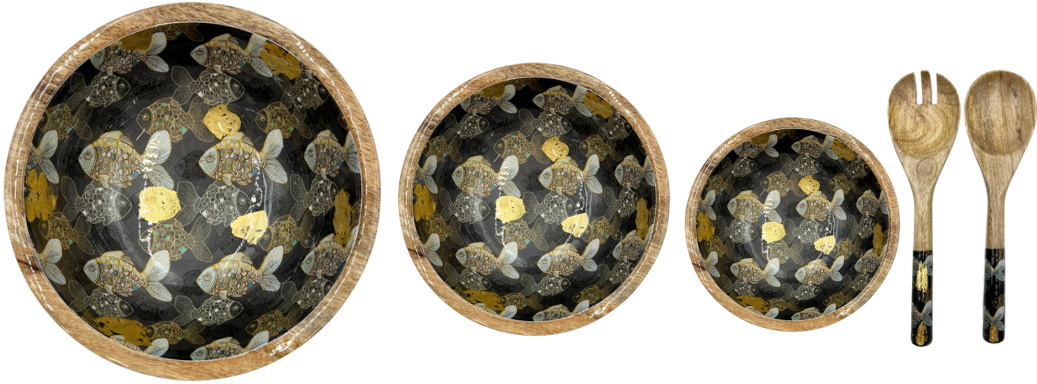

MANGO BOWLS

Fish gold foil 35 cm/25 cm/18 cm/Salad servers
18816-35 / 18816-25 / 18816-18 / 18816-ss