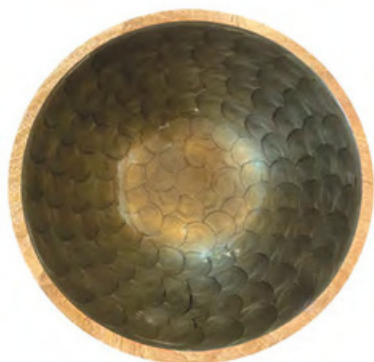

Tray set of 2 white pearl

17810

Tray set of 2 Gold pearl

17811

MANGO  
BOWLS PEARL

Charcoal pearl 38 cm/25 cm/18 cm/Salad servers  
17839 / 17838 / 17837 / 17840

Golden brown pearl 38 cm/25 cm/18 cm/Salad servers  
17831 / 17830 / 17829 / 17832